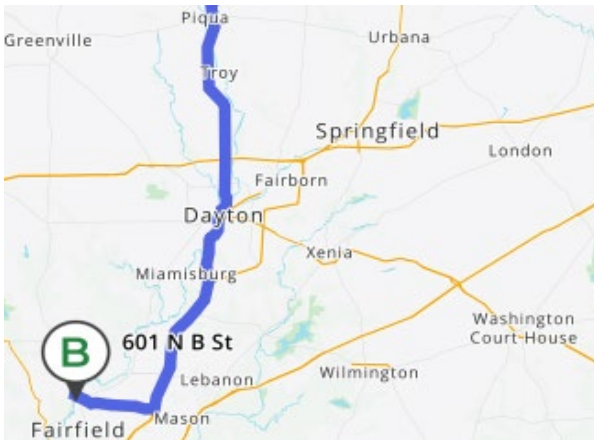

Spooky Nook at Champion Mill *601 N. B Street, Hamilton, OH 45013 (For GPS, use 100 Rhea Ave.)*

Coming from the North on I 71

I-71 S

Exit 25 toward Mason on OH 741 N
(Kings Mills Rd)

Right onto OH 741 S

Left on Bethany Rd

2nd exit on roundabout to Bethany Rd

Left onto Cincinnati Dayton Rd

Right onto Butler County Vet. Hwy. (OH 129 W)

Continue on High St

Right onto N Martin Luther King Jr Blvd (us 127)

Left on Black Street

Right on N B st

Left on Rhea Ave

From the North on I-75

South on I 75

Exit 24 onto OH 129

Continue on High St (OH 128/OH 129/OH 177)

Right onto N Martin Luther King Jr Blvd (us 127)

Left on Black Street

Right on N B st

Left on Rhea Ave